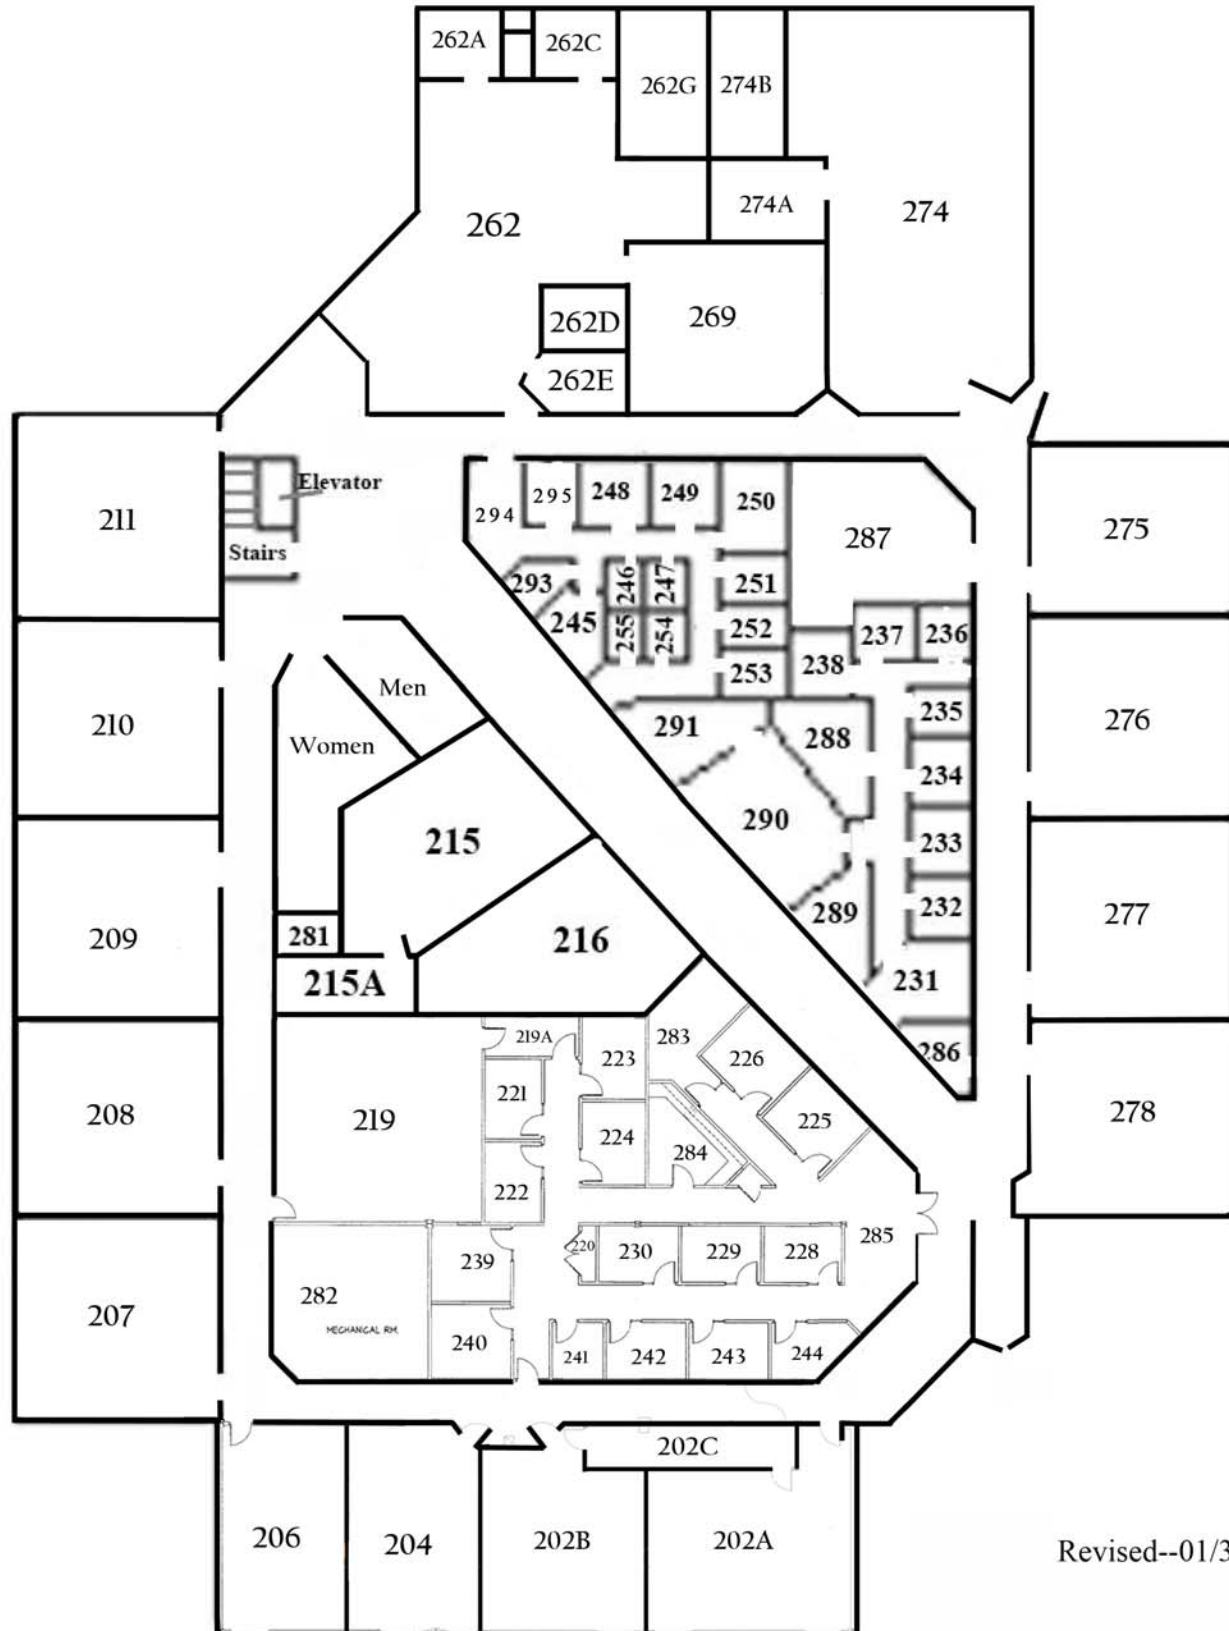

Catawba Valley

COMMUNITY COLLEGE

Robert E. Paap Building Upper Level

Revised--01/31/13