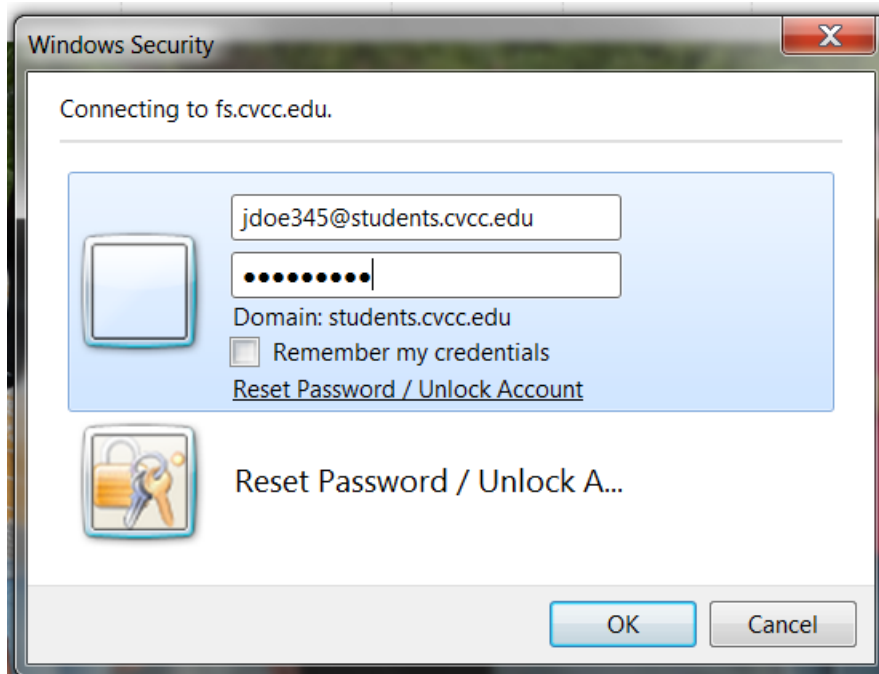

### EXAMPLE

Jane Doe, CVCC Student ID# 0012345 and social security # of 123-45-6789

**Username:** jdoe345

**Email Address:** jdoe345@students.cvcc.edu

**Password:** cvcc-6789

If you are using Internet Explorer, after clicking on My CVCC Portal, you will enter your information into a screen similar to that below:

If you are using Firefox or Google Chrome, after clicking on My CVCC Portal, you will enter your information into a screen similar to that below:

Sign in with your CVCC account