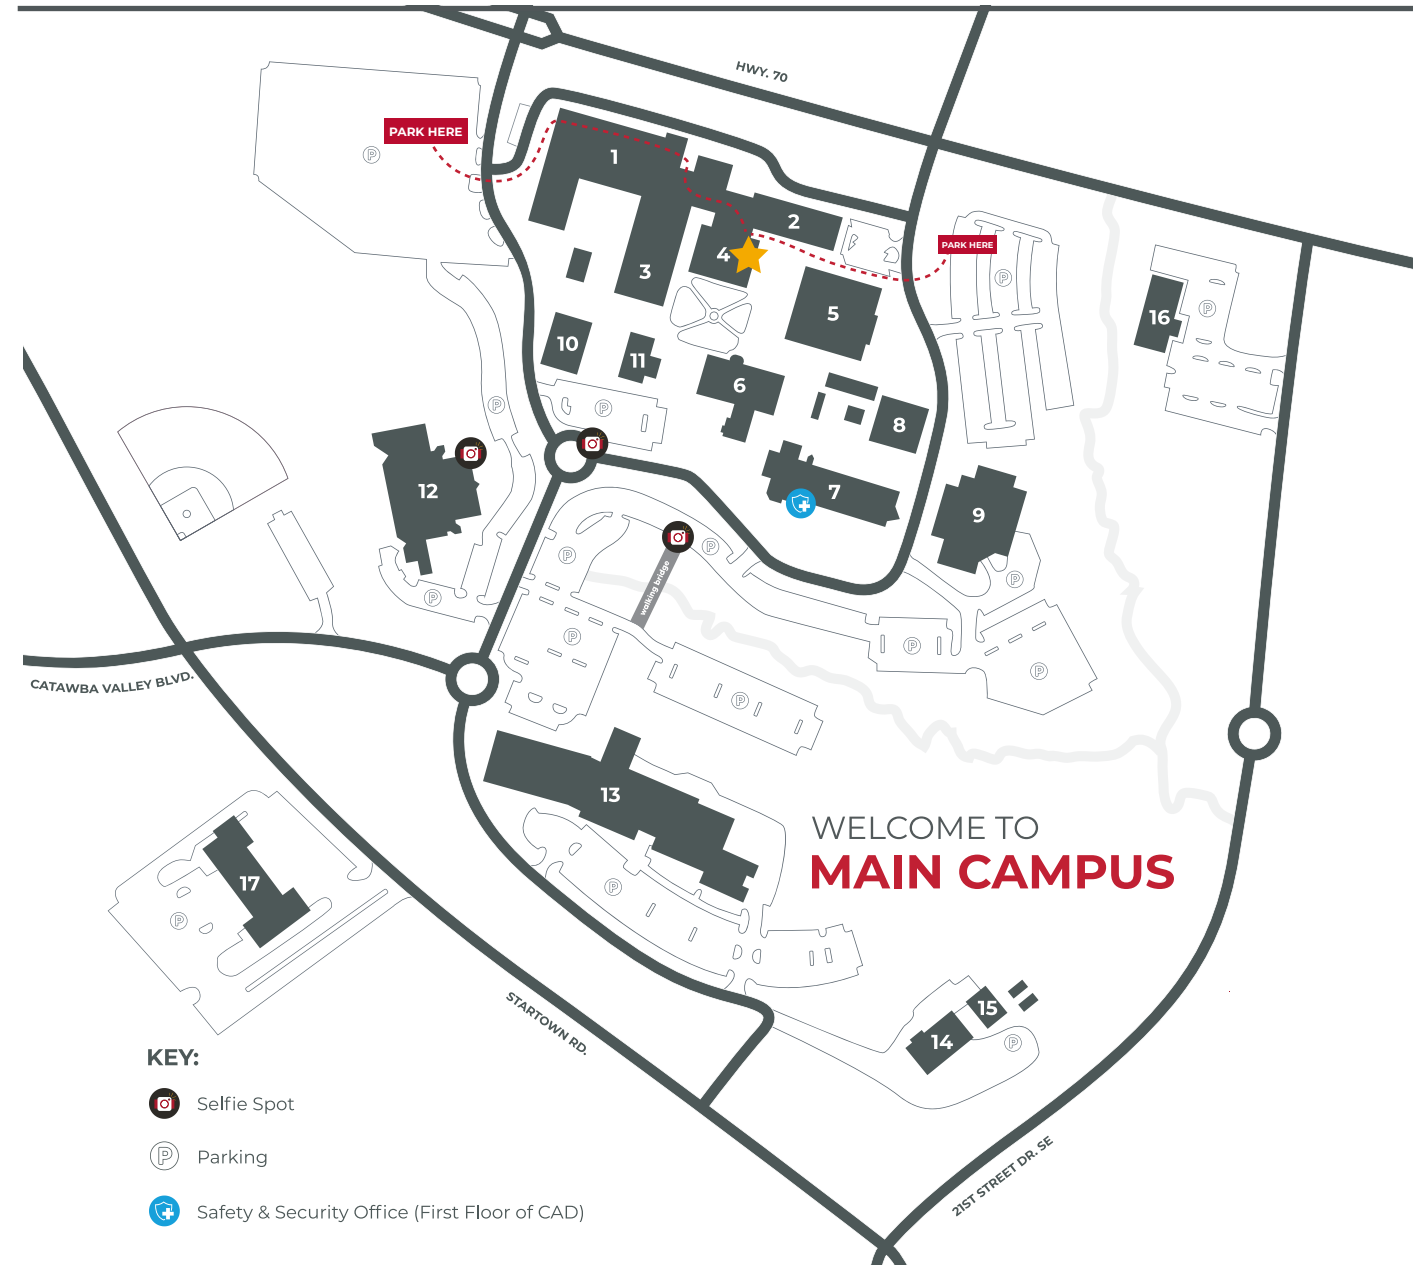

## Welcome to Catawba Valley Community College!

Please follow the map below to help guide your visit. The “★” indicates the location of your event.

Let us know if you have any questions and we look forward to seeing you soon!

## CAMPUS BUILDINGS

1. West Wing (WW)
2. East Wing (EW)
3. South Wing (SW)
4. Institutional Administration (IA)
5. Engineering Technology (ENG)
6. Student Center (SC)
7. Cuyler A. Dunbar Building (CAD)
8. Music Building (MUS)
9. Robert E. Paap Building (REP)
10. Dental Hygiene (DEN)
11. Student Services (SS)
12. Tarlton Complex (TC)
13. Workforce Solutions Complex (WSC)
14. Maintenance
15. Turfgrass Management (TMB)
16. CVCC Executive Office and Foundation (EXO)
17. Cosmetology Center (COS)