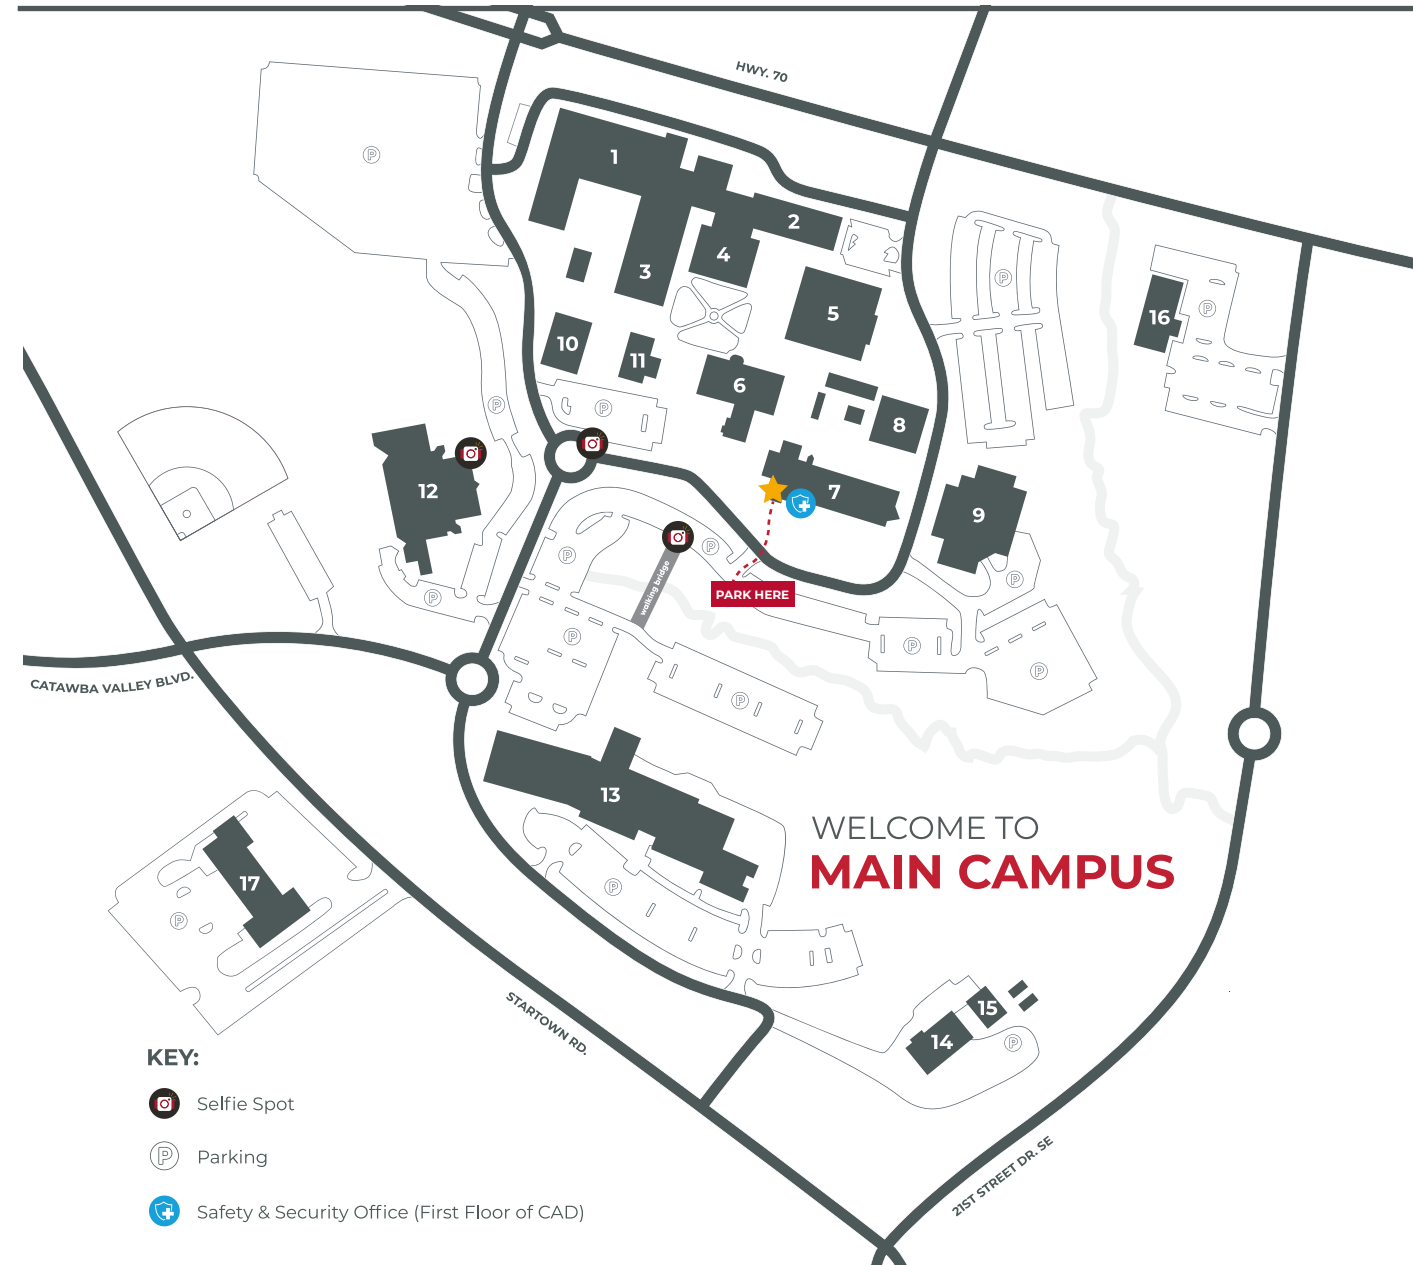

Welcome to Catawba Valley Community College!

Please follow the map below to help guide your visit. The “★” indicates the location of your event.

Let us know if you have any questions and we look forward to seeing you soon!

CAMPUS BUILDINGS

1. West Wing (WW)
2. East Wing (EW)
3. South Wing (SW)
4. Institutional Administration (IA)
5. Engineering Technology (ENG)
6. Student Center (SC)
7. Cuyler A. Dunbar Building (CAD)
8. Music Building (MUS)
9. Robert E. Paap Building (REP)
10. Dental Hygiene (DEN)
11. Student Services (SS)
12. Tarlton Complex (TC)
13. Workforce Solutions Complex (WSC)
14. Maintenance
15. Turfgrass Management (TMB)
16. CVCC Executive Office and Foundation (EXO)
17. Cosmetology Center (COS)