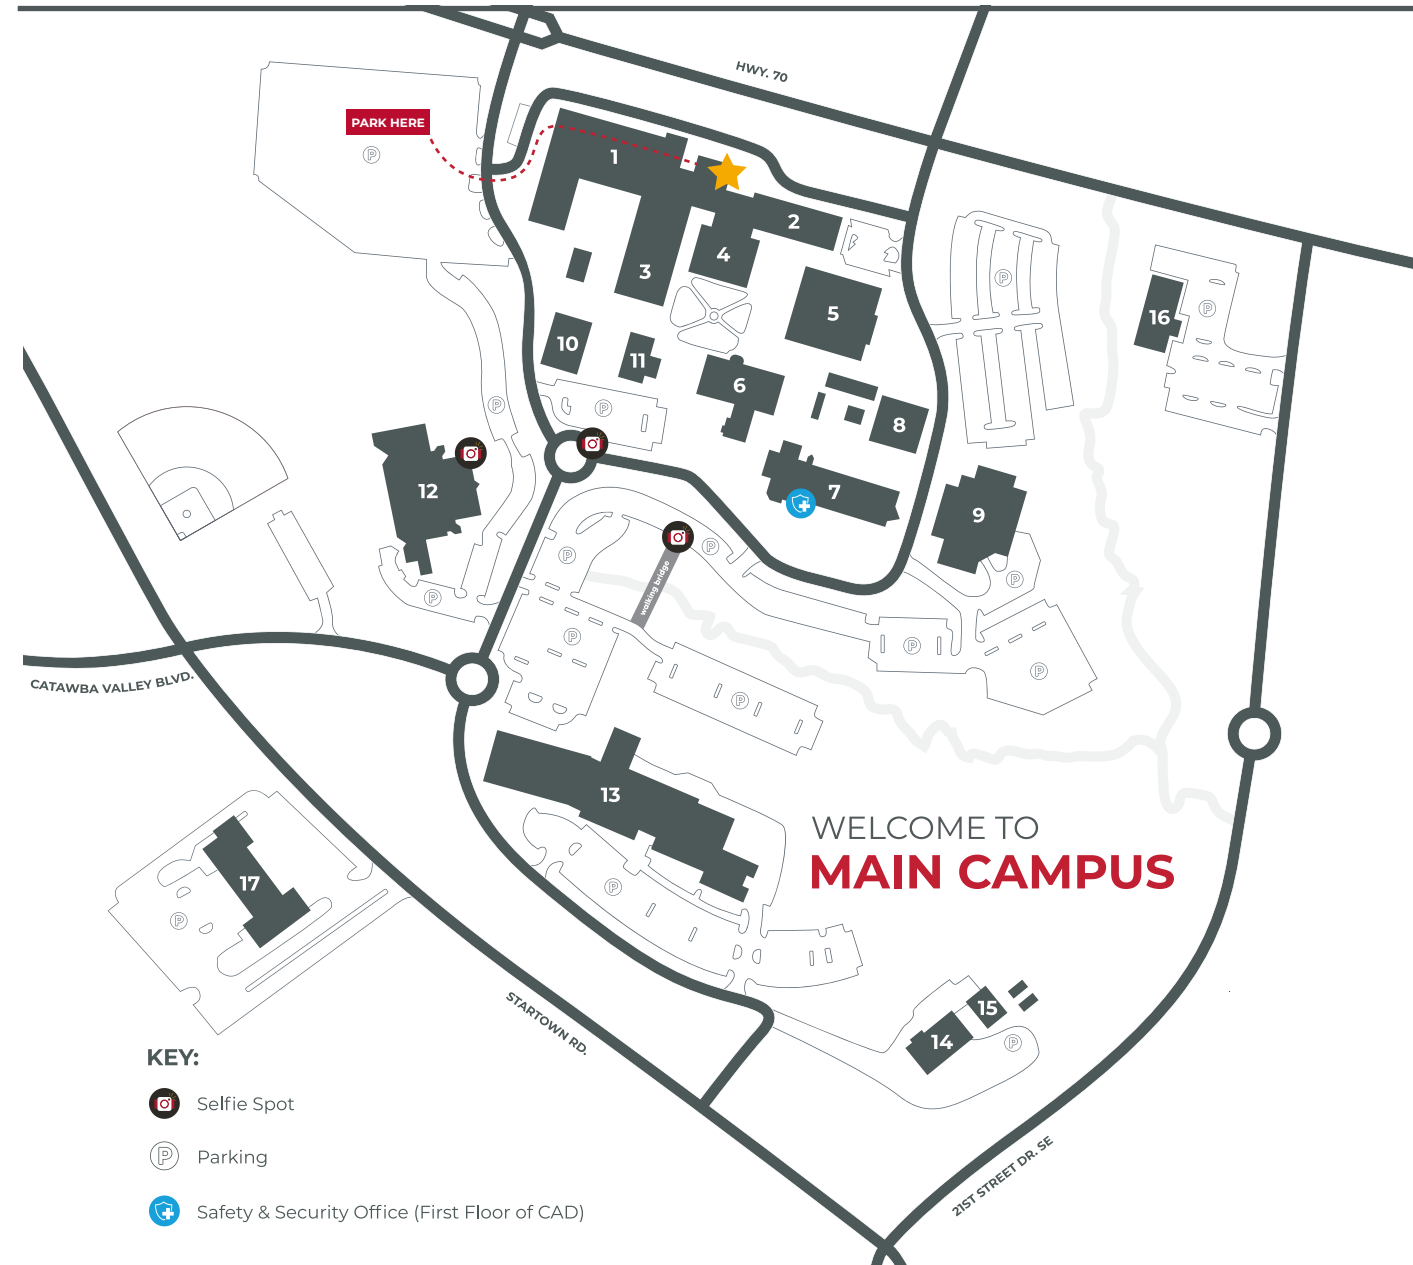

Welcome to Catawba Valley Community College!

Please follow the map below to help guide your visit. The “★” indicates the location of your event.

Let us know if you have any questions and we look forward to seeing you soon!

CAMPUS BUILDINGS

1. West Wing (WW)
2. East Wing (EW)
3. South Wing (SW)
4. Institutional Administration (IA)
5. Engineering Technology (ENG)
6. Student Center (SC)
7. Cuyler A. Dunbar Building (CAD)
8. Music Building (MUS)
9. Robert E. Paap Building (REP)
10. Dental Hygiene (DEN)
11. Student Services (SS)
12. Tarlton Complex (TC)
13. Workforce Solutions Complex (WSC)
14. Maintenance
15. Turfgrass Management (TMB)
16. CVCC Executive Office and Foundation (EXO)
17. Cosmetology Center (COS)