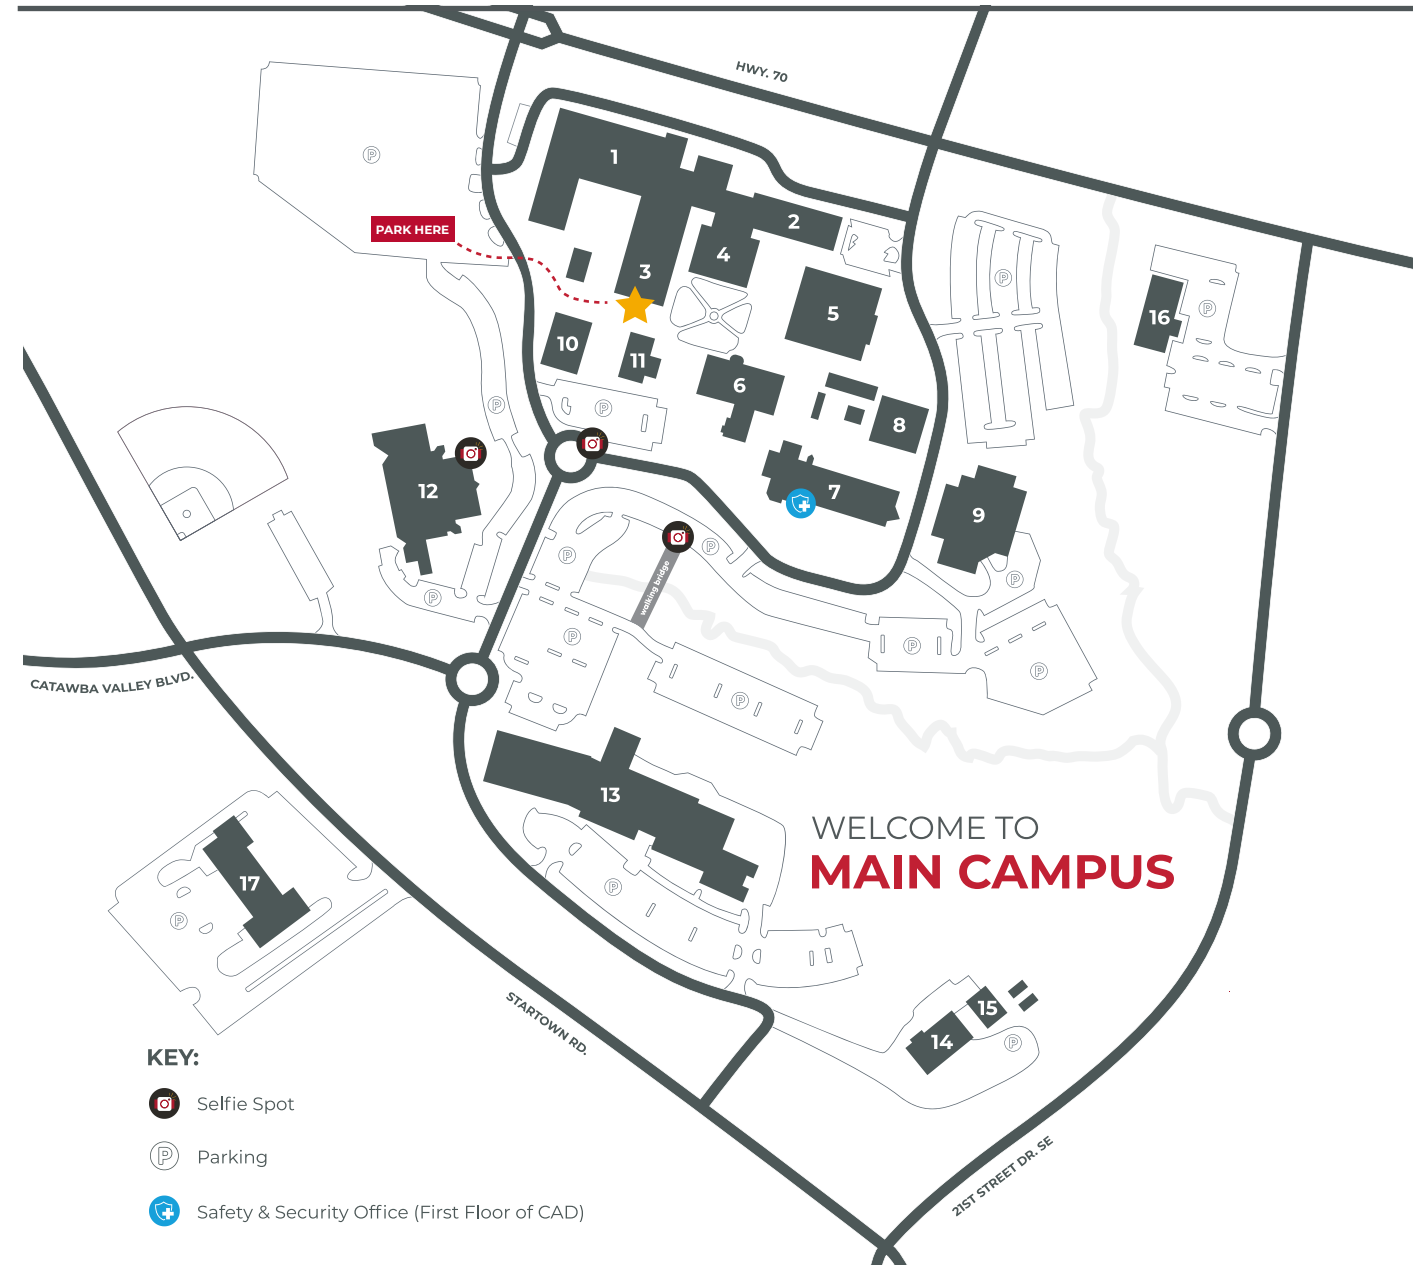

## Welcome to Catawba Valley Community College!

Please follow the map below to help guide your visit. The “★” indicates the location of your event.

Let us know if you have any questions and we look forward to seeing you soon!

## CAMPUS BUILDINGS

1. West Wing (WW)
2. East Wing (EW)
3. South Wing (SW)
4. Institutional Administration (IA)
5. Engineering Technology (ENG)
6. Student Center (SC)
7. Cuyler A. Dunbar Building (CAD)
8. Music Building (MUS)
9. Robert E. Paap Building (REP)
10. Dental Hygiene (DEN)
11. Student Services (SS)
12. Tarlton Complex (TC)
13. Workforce Solutions Complex (WSC)
14. Maintenance
15. Turfgrass Management (TMB)
16. CVCC Executive Office and Foundation (EXO)
17. Cosmetology Center (COS)