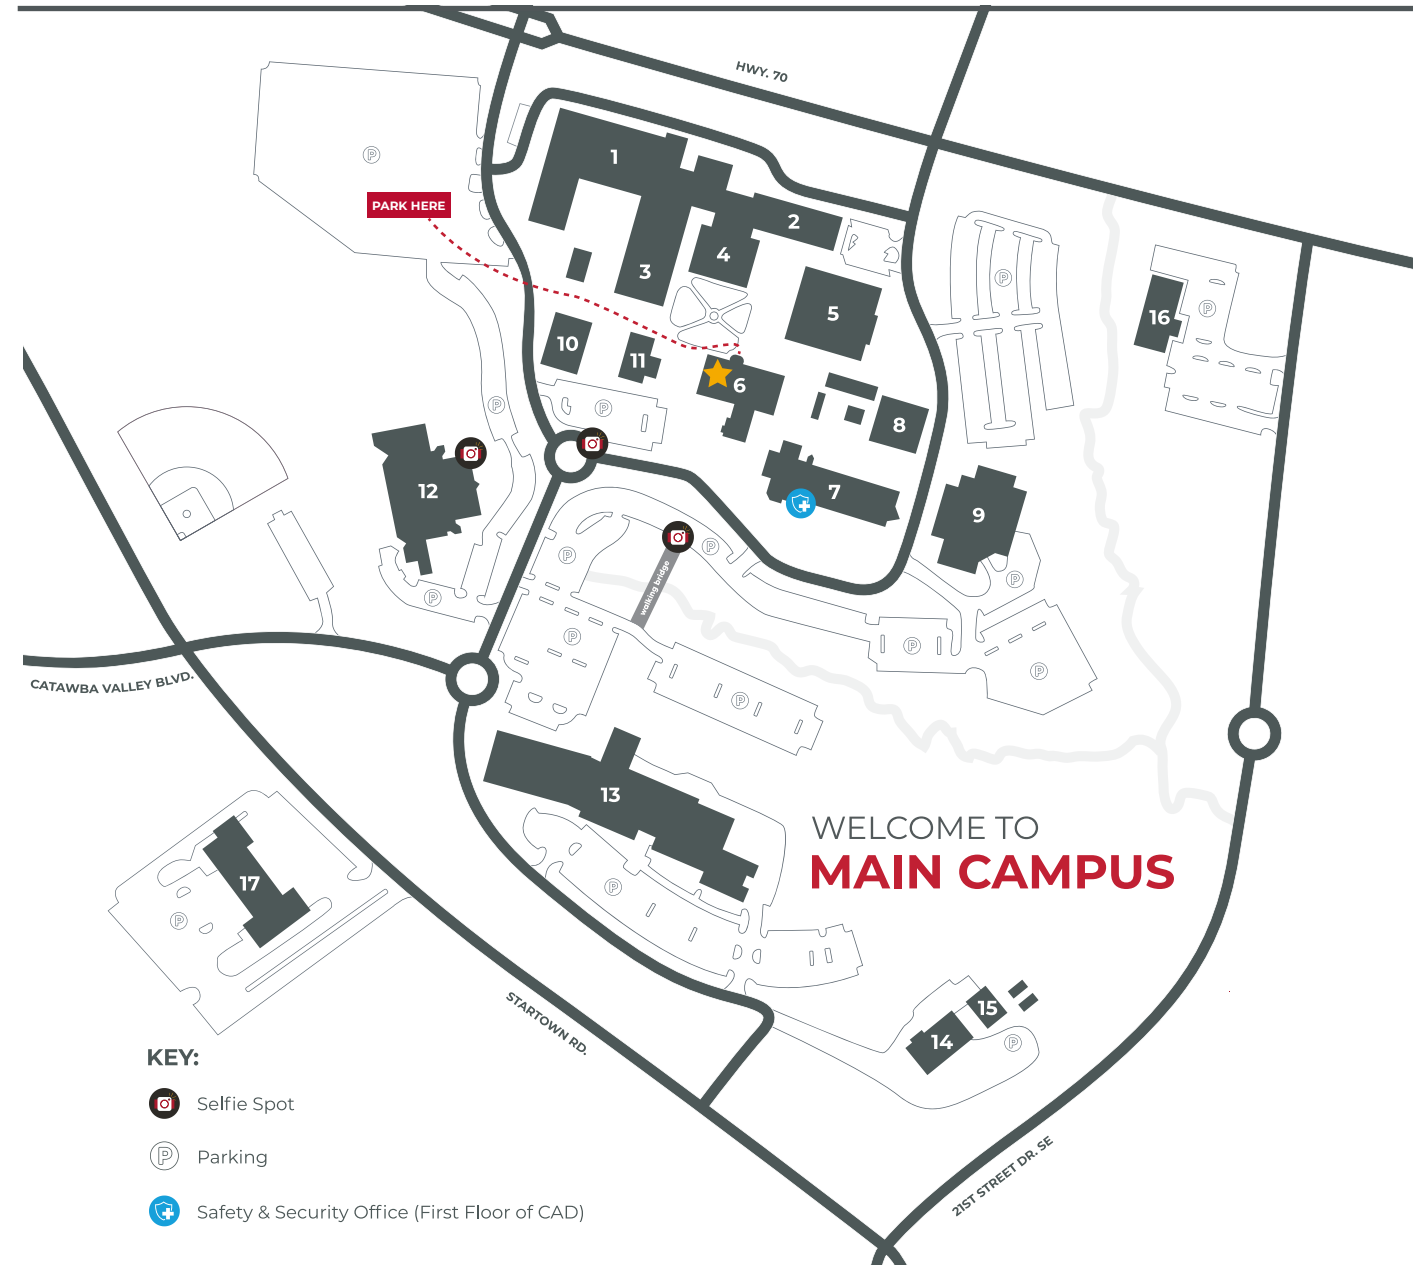

Welcome to Catawba Valley Community College!

Please follow the map below to help guide your visit. The “★” indicates the location of your event.

Let us know if you have any questions and we look forward to seeing you soon!

CAMPUS BUILDINGS

1. West Wing (WW)
2. East Wing (EW)
3. South Wing (SW)
4. Institutional Administration (IA)
5. Engineering Technology (ENG)
6. Student Center (SC)
7. Cuyler A. Dunbar Building (CAD)
8. Music Building (MUS)
9. Robert E. Paap Building (REP)
10. Dental Hygiene (DEN)
11. Student Services (SS)
12. Tarlton Complex (TC)
13. Workforce Solutions Complex (WSC)
14. Maintenance
15. Turfgrass Management (TMB)
16. CVCC Executive Office and Foundation (EXO)
17. Cosmetology Center (COS)