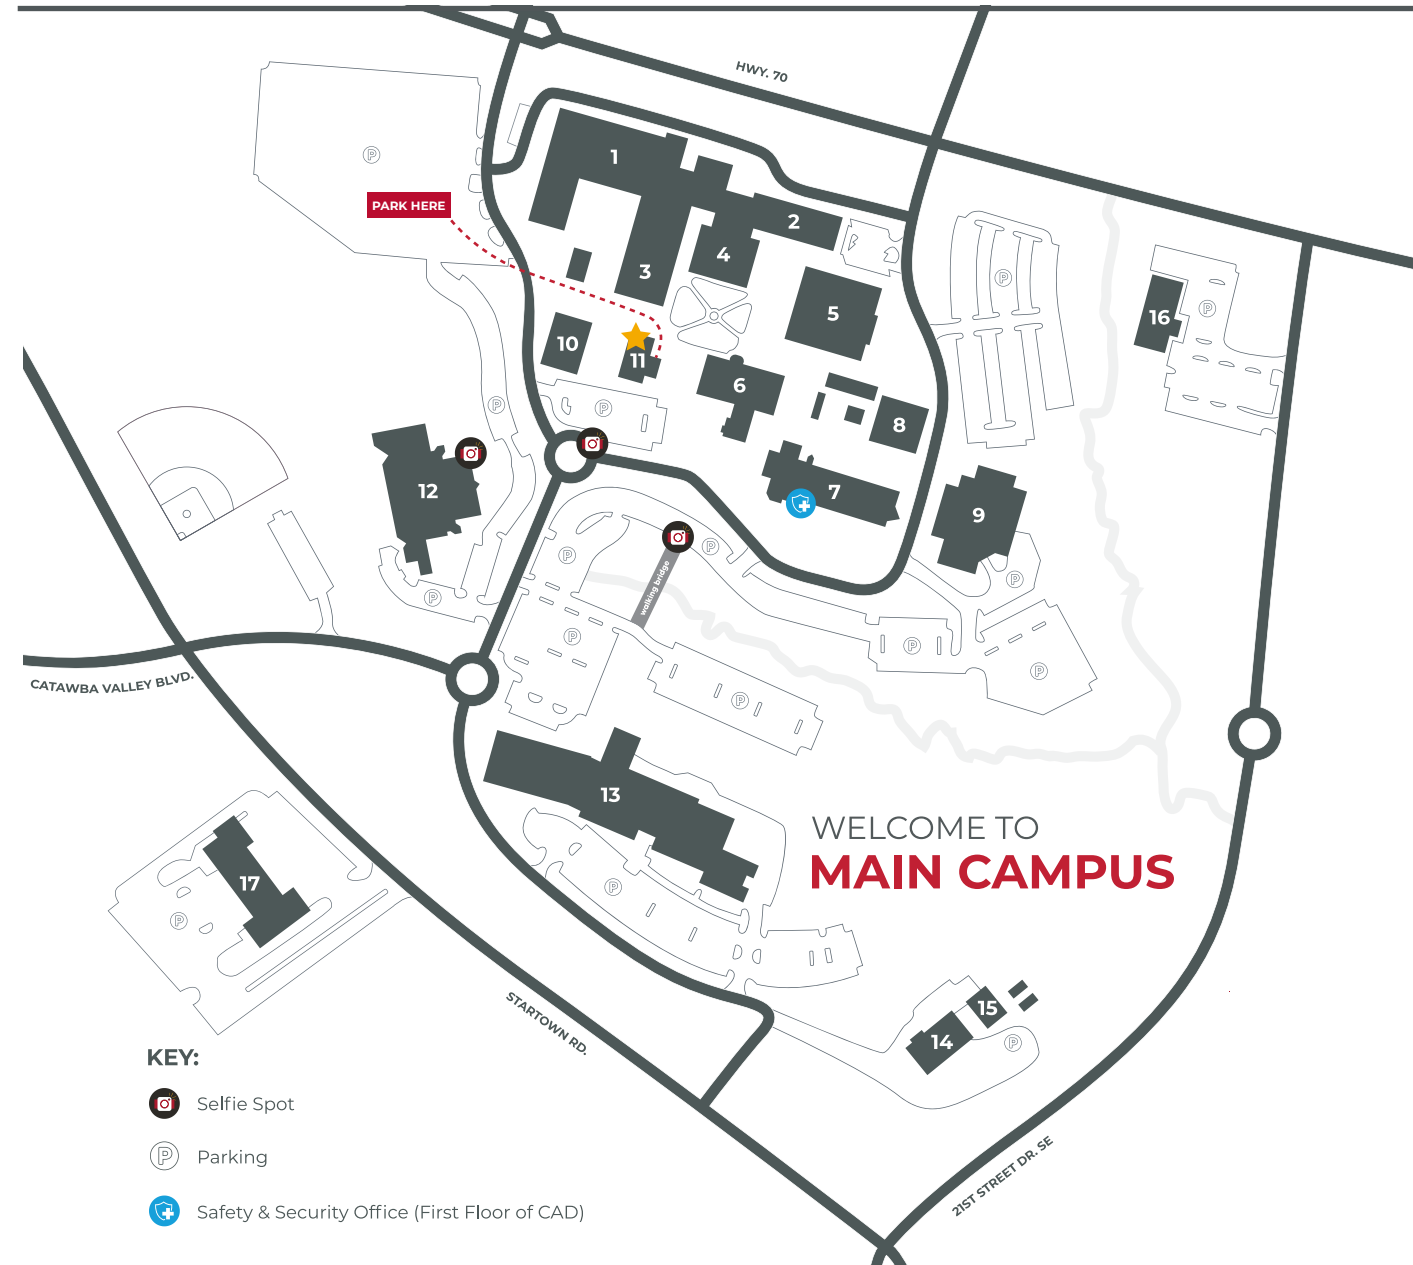

Welcome to Catawba Valley Community College!

Please follow the map below to help guide your visit. The “★” indicates the location of your event.

Let us know if you have any questions and we look forward to seeing you soon!

CAMPUS BUILDINGS

1. West Wing (WW)
2. East Wing (EW)
3. South Wing (SW)
4. Institutional Administration (IA)
5. Engineering Technology (ENG)
6. Student Center (SC)
7. Cuyler A. Dunbar Building (CAD)
8. Music Building (MUS)
9. Robert E. Paap Building (REP)
10. Dental Hygiene (DEN)
11. Student Services (SS)
12. Tarlton Complex (TC)
13. Workforce Solutions Complex (WSC)
14. Maintenance
15. Turfgrass Management (TMB)
16. CVCC Executive Office and Foundation (EXO)
17. Cosmetology Center (COS)