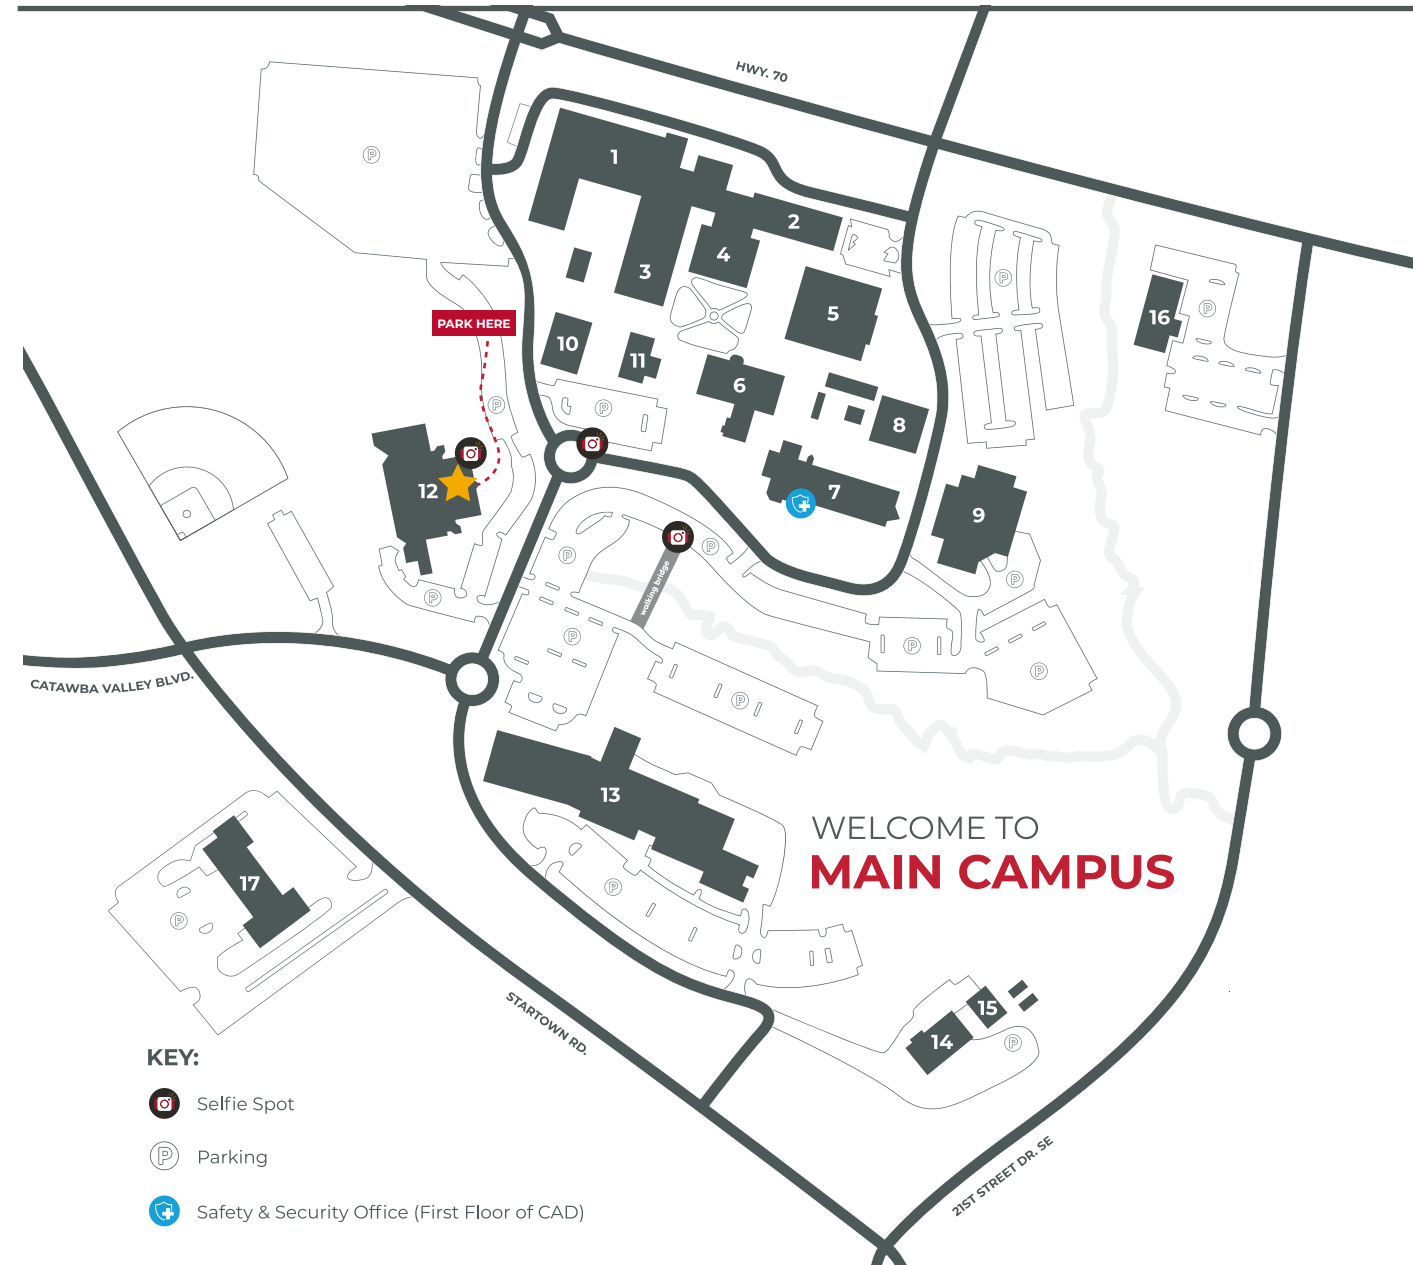

## Welcome to Catawba Valley Community College!

Please follow the map below to help guide your visit. The “★” indicates the location of your event.

Let us know if you have any questions and we look forward to seeing you soon!

## CAMPUS BUILDINGS

1. West Wing (WW)
2. East Wing (EW)
3. South Wing (SW)
4. Institutional Administration (IA)
5. Engineering Technology (ENG)
6. Student Center (SC)
7. Cuyler A. Dunbar Building (CAD)
8. Music Building (MUS)
9. Robert E. Paap Building (REP)
10. Dental Hygiene (DEN)
11. Student Services (SS)
12. Tarlton Complex (TC)
13. Workforce Solutions Complex (WSC)
14. Maintenance
15. Turfgrass Management (TMB)
16. CVCC Executive Office and Foundation (EXO)
17. Cosmetology Center (COS)