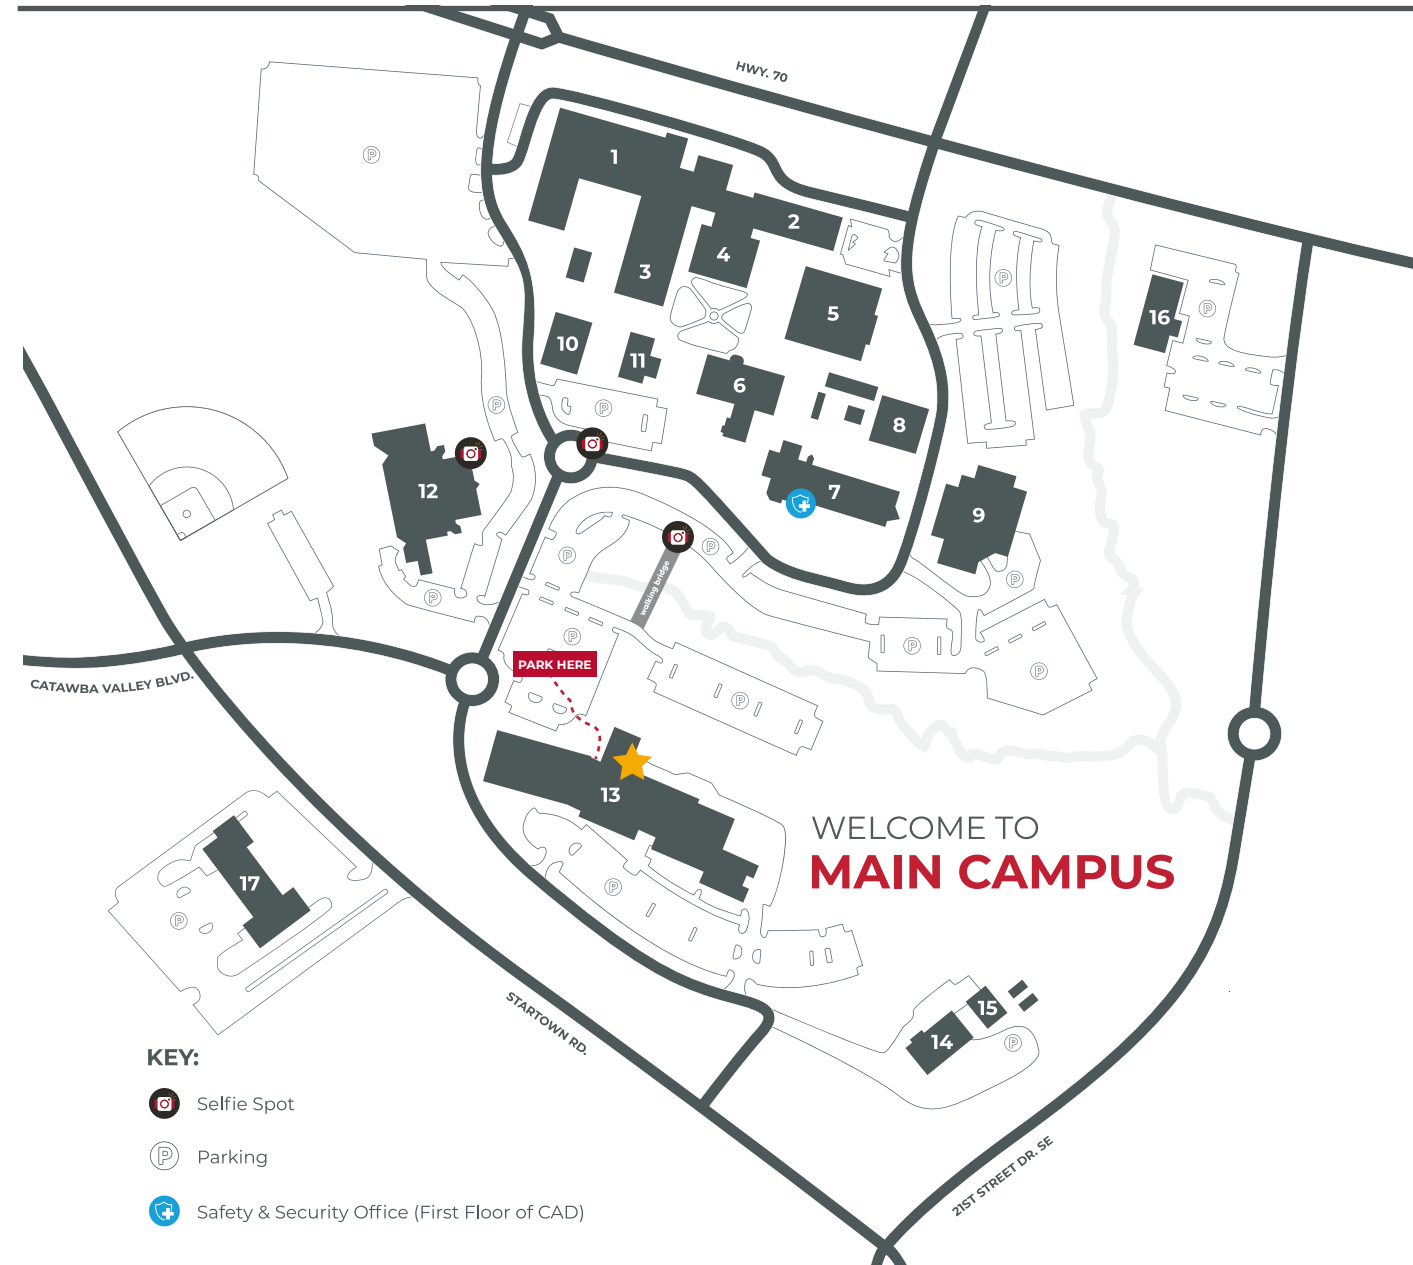

Welcome to Catawba Valley Community College!

Please follow the map below to help guide your visit. The “★” indicates the location of your event.

Let us know if you have any questions and we look forward to seeing you soon!

CAMPUS BUILDINGS

1. West Wing (WW)
2. East Wing (EW)
3. South Wing (SW)
4. Institutional Administration (IA)
5. Engineering Technology (ENG)
6. Student Center (SC)
7. Cuyler A. Dunbar Building (CAD)
8. Music Building (MUS)
9. Robert E. Paap Building (REP)
10. Dental Hygiene (DEN)
11. Student Services (SS)
12. Tarlton Complex (TC)
13. Workforce Solutions Complex (WSC)
14. Maintenance
15. Turfgrass Management (TMB)
16. CVCC Executive Office and Foundation (EXO)
17. Cosmetology Center (COS)