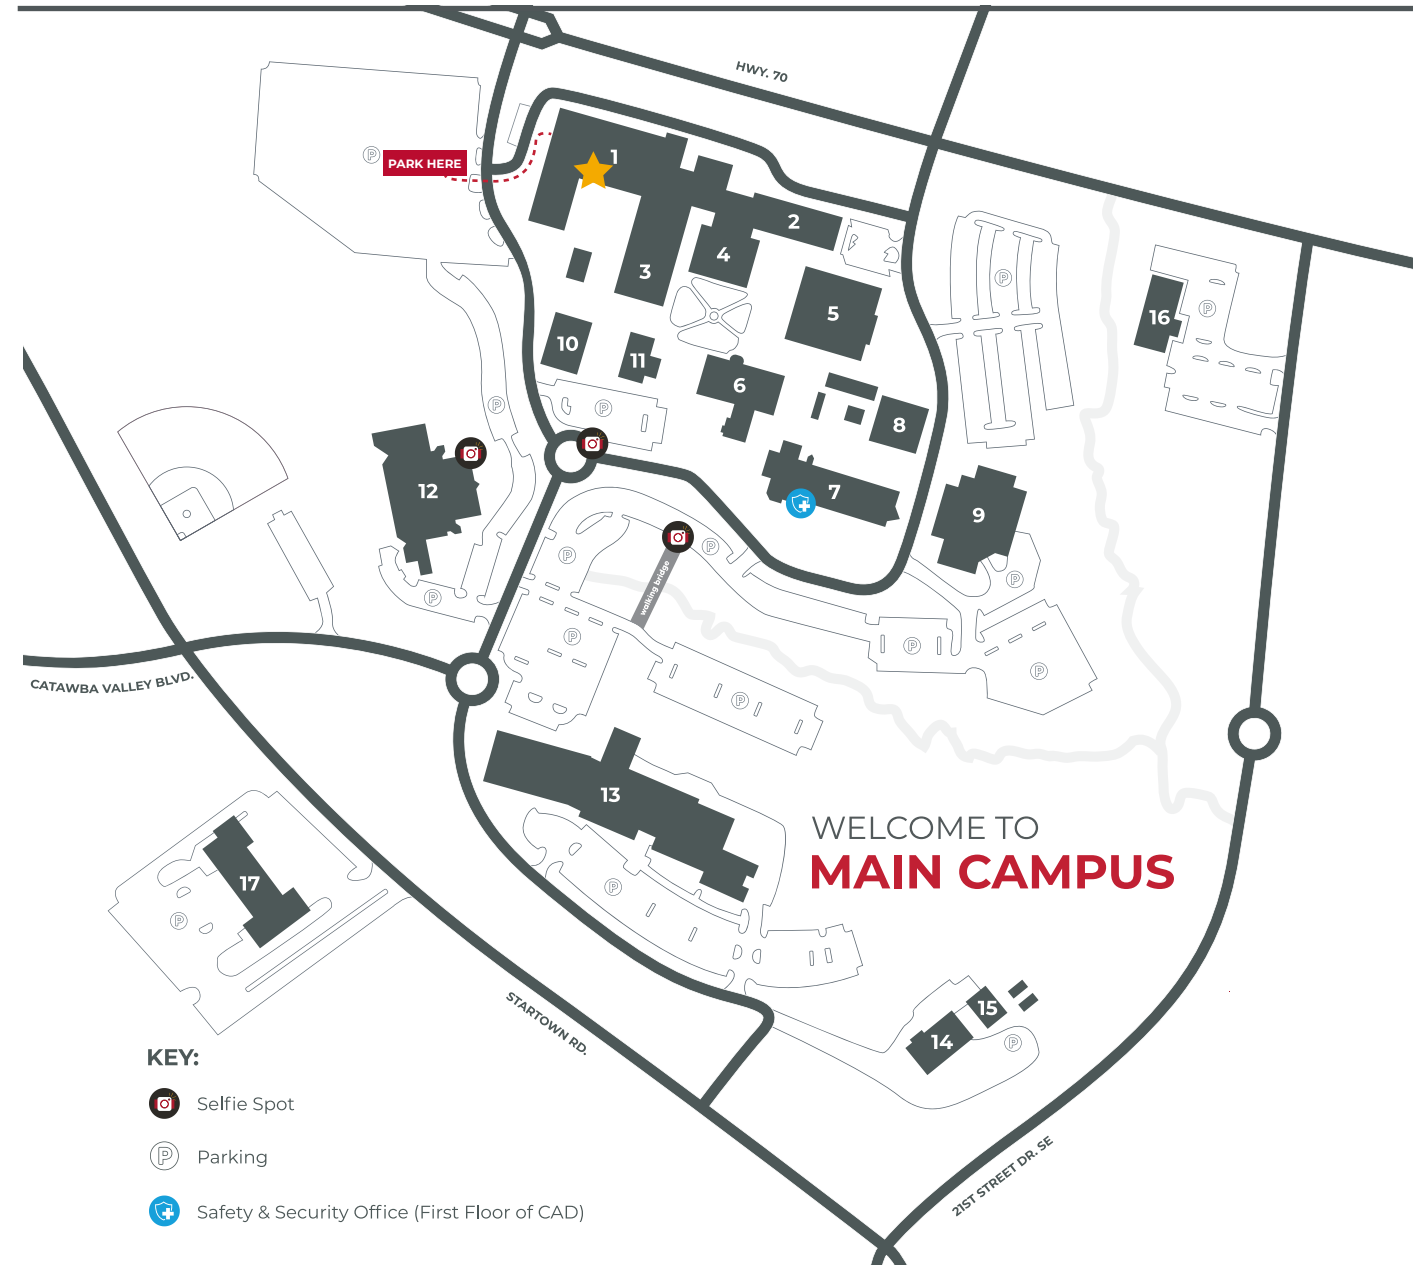

Welcome to Catawba Valley Community College!

Please follow the map below to help guide your visit. The “★” indicates the location of your event.

Let us know if you have any questions and we look forward to seeing you soon!

CAMPUS BUILDINGS

1. West Wing (WW)
2. East Wing (EW)
3. South Wing (SW)
4. Institutional Administration (IA)
5. Engineering Technology (ENG)
6. Student Center (SC)
7. Cuyler A. Dunbar Building (CAD)
8. Music Building (MUS)
9. Robert E. Paap Building (REP)
10. Dental Hygiene (DEN)
11. Student Services (SS)
12. Tarlton Complex (TC)
13. Workforce Solutions Complex (WSC)
14. Maintenance
15. Turfgrass Management (TMB)
16. CVCC Executive Office and Foundation (EXO)
17. Cosmetology Center (COS)